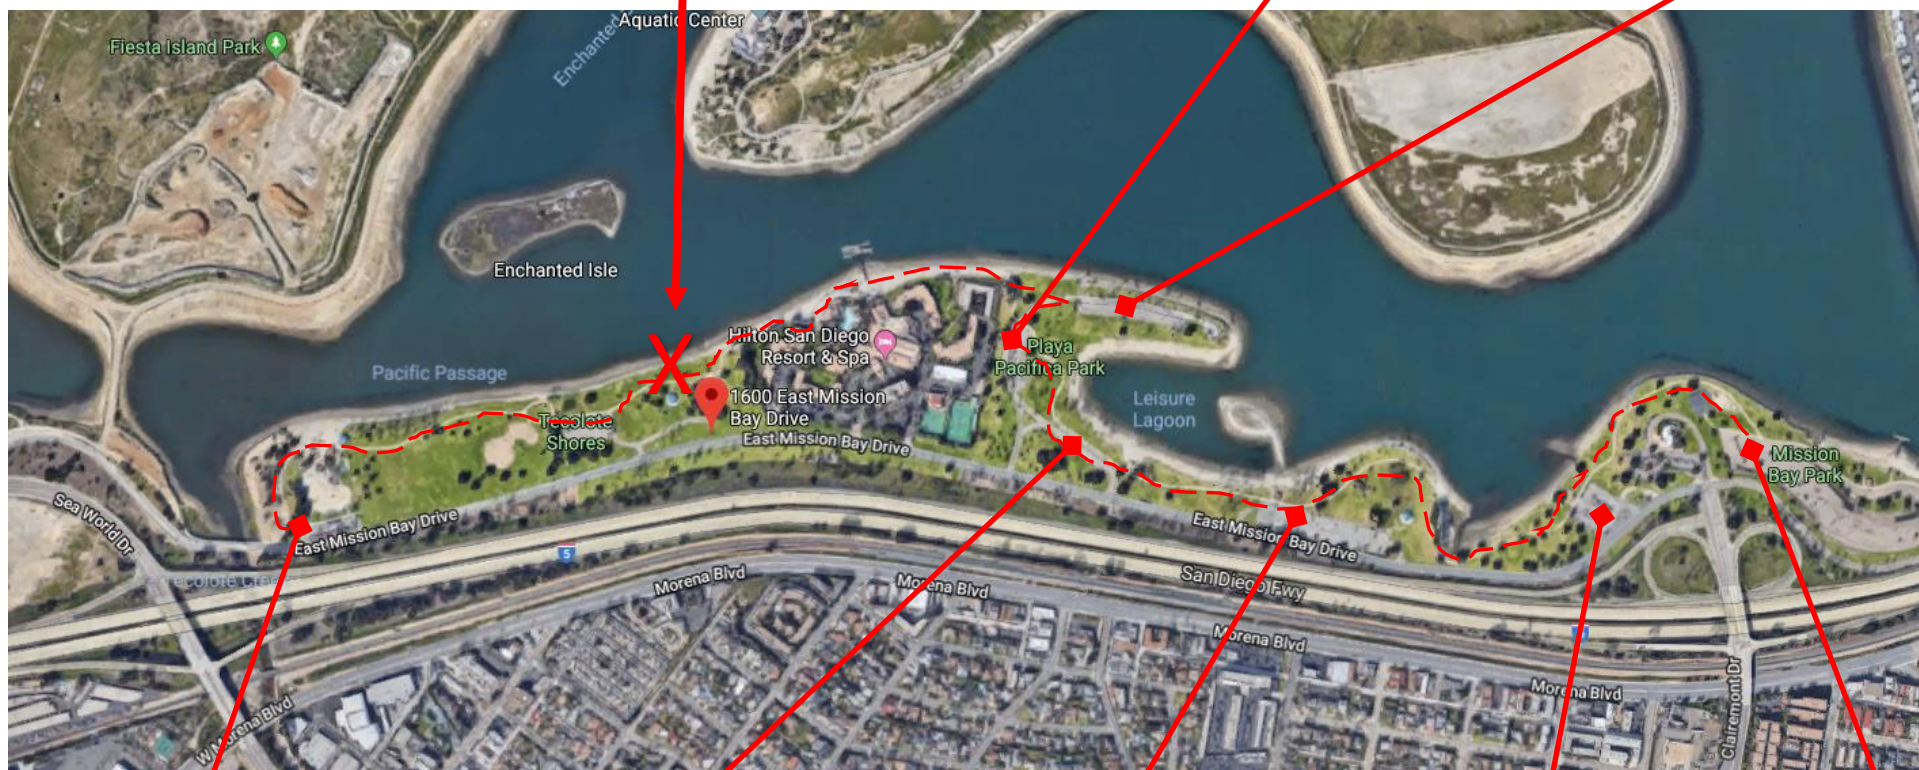

Lao Boat Racing Festival 2019

Main parking lot and spaces on street at race site will be full by 8AM. Listed below are additional parking lots, with estimated distant and walking time based on recommended walking trails (dashes from lots).

RACE SITE

Tecolote Shores North Park, Mission Bay
1600 East Mission Bay Drive, San Diego, CA 92109

Playa Pacifica Park - Lot 2
(54 spaces)
2000 East Mission Bay Dr.
0.4 mile / 9 min walk

Playa Pacifica Park - Lot 1
(115 spaces)
2000 East Mission Bay Dr.
0.4 mile / 9 min walk

Tecolote Shores North - Lot 1 (32 spaces)
1292 East Mission Bay Dr.
0.5 mile / 10 min walk

Playa Pacifica Park - Lot 3 (60 spaces)
1093 East Mission Bay Dr.
0.6 mile / 11 min walk

Mission Bay Park - Lot 1 (210 spaces)
2195 East Mission Bay Dr.
0.8 mile / 15 min walk

Mission Bay Park - Lot 2 (90 spaces)
2540 East Mission Bay Dr.
1.1 miles / 22 min walk

Mission Bay Park - Lot 3 (510 spaces)
3500 Mission Bay Dr.
1.5 miles / 30 min walk